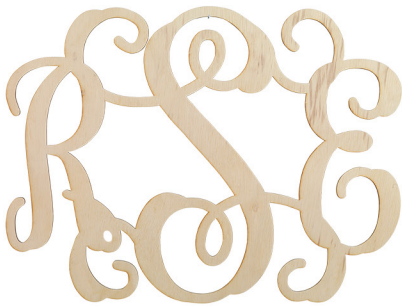

WOOD MONOGRAM

PERSONALIZATION GUIDE

DESIGNS

Birch Wood - 1/2" thick. For indoor or outdoor use.

MDF (Engineered Wood Product) - 1/4" thick. Suggested for indoor use.

12" SINGLE INITIAL
INTERLOCKING ONLY

BIRCH: \$16.95

MDF: \$14.95

18" SINGLE INITIAL
INTERLOCKING ONLY

BIRCH: \$23.95

MDF: \$20.95

14" THREE INITIALS
INTERLOCKING ONLY

BIRCH: \$24.95

MDF: \$19.95

18" THREE INITIALS
INTERLOCKING ONLY

BIRCH: \$28.95

MDF: \$25.95

22" SCALLOP DESIGN
INTERLOCKING THREE INITIALS ONLY

BIRCH: \$36.95

MDF: \$32.95

18" THREE INITIALS
CLASSIC VINE ONLY

BIRCH: \$32.95

MDF: \$28.95

18" ANCHOR DESIGN
CLASSIC SINGLE INITIAL ONLY

BIRCH: \$28.95

MDF: \$24.95

18" WHALE DESIGN
INTERLOCKING THREE INITIALS ONLY

BIRCH: \$32.95

MDF: \$28.95

18" EASTER EGG DESIGN
INTERLOCKING SINGLE INITIAL ONLY